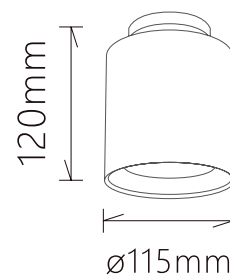

TECHNICAL DATA

TYPE

Professional LED for Interior Lighting.

PRO	CRI ≥ 90	
IP20	5 Years	Up 110° Down 38°
36V 50/60Hz		30000h

DIMENSION DRAW

Model:	Jeff
Format:	Round
Location:	Interior
Wattage:	30W
Materials:	Aluminium
Led Color:	3000K / 4000K / 6500K
Product Dimension:	D115*120mm / Cut-out: D25mm
IP Code:	20
Fixation:	Surface
CRI :	90
Lumen Output:	2700LM
Frequency:	50/60 Hz
Beam Angle:	Up 110° - Down 38°

INDOOR